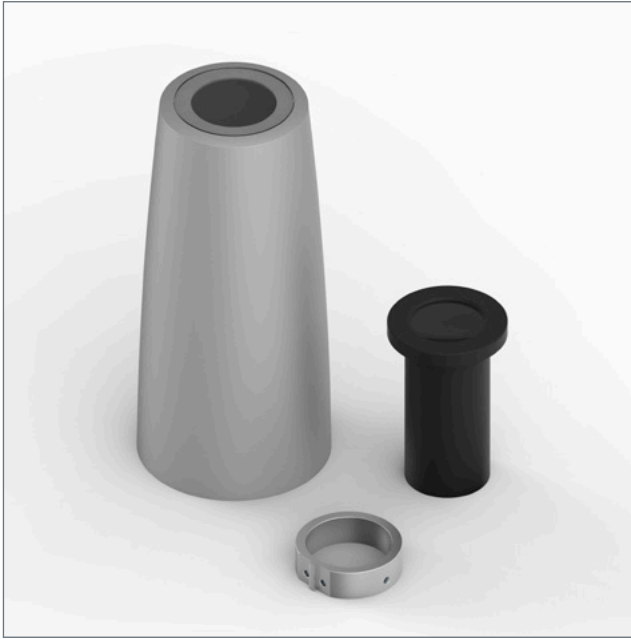

item:	Gobo Holder PHOS 25-85 tele
compatible systems:	PHOS 25 - 45 - 65 - 85, only with Tele Booster
gobo size image size:	37.5 mm 20 mm
item number:	09960000

Standard Lens 85 mm (included)

item:

compatible systems:

gobo size | image size:

item number :

Standard Lens, f = 85 mm

all PHOS LED Projectors

50 mm | 40 mm

09955120

Tele Booster PHOS 25-85

item: **Tele Booster PHOS 25-85**
 compatible systems: PHOS 25 - 45 - 65
 gobo size | image size: 37.5 mm | 20 mm
 item number : 02011030

Wide Angle Lens Kit 45 mm PHOS 25-85

item:	Wide Angle Lens Kit 45 mm PHOS 25-85
compatible systems:	PHOS 25 - 45 - 65 - 85
gobo size image size:	50 mm 40 mm
item number :	02010920

Wide Angle Lens Kit 45 mm PHOS 25-85 outdoor