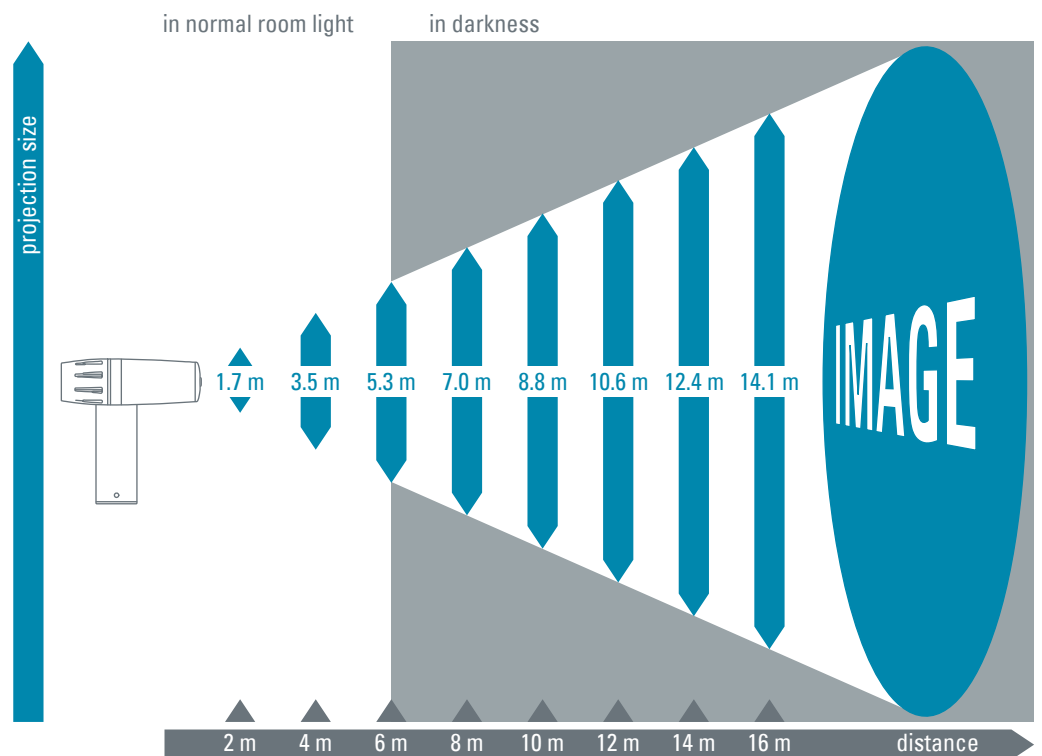

Wide Angle Lens Kit 45 mm PHOS 25-85

item:	Wide Angle Lens Kit 45 mm PHOS 25-85
compatible systems:	PHOS 25 - 45 - 65 - 85
gobo size | image size:	50 mm | 40 mm
item number :	02010920