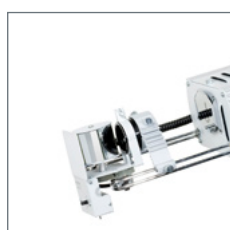

Running Light Effect

The projected image moves on a straight line in a single direction. Speed and direction can be adjusted.

01000410 – white
01000420 – black
01000430 – silver