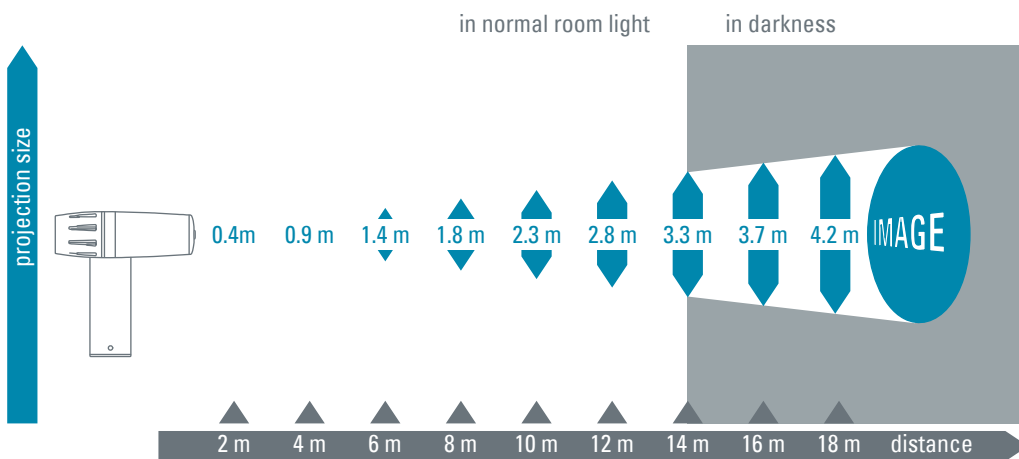

gobo size | image size:

item number :

Standard Lens, f = 85 mm

all PHOS LED Projectors

50 mm | 40 mm

09955120

Tele Booster PHOS 25-85

item: **Tele Booster PHOS 25-85**
 compatible systems: PHOS 25 - 45 - 65
 gobo size | image size: 37.5 mm | 20 mm
 item number : 02011030