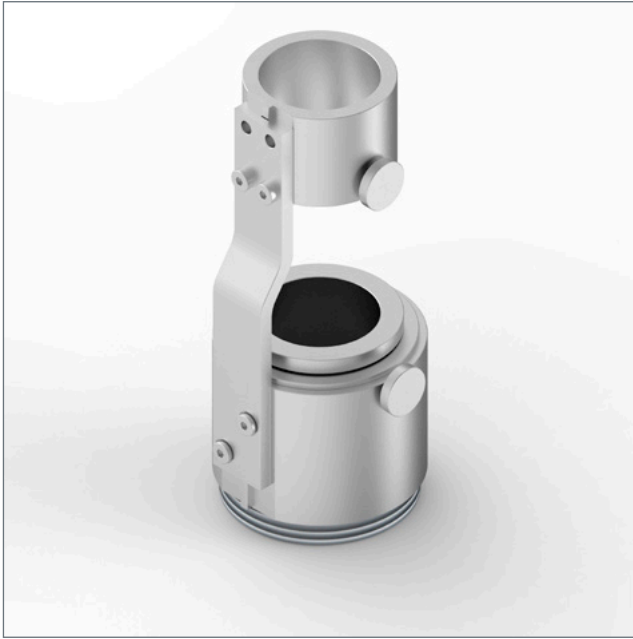

item:	Gobo Holder PHOS 25-85 tele
compatible systems:	PHOS 25 - 45 - 65 - 85, only with Tele Booster
gobo size image size:	37.5 mm 20 mm
item number:	09960000

Standard Lens 85 mm (included)

item:

compatible systems:

gobo size | image size:

item number :

Standard Lens, f = 85 mm

all PHOS LED Projectors

50 mm | 40 mm

09955120

Tele Booster PHOS 25-85

item: **Tele Booster PHOS 25-85**
 compatible systems: PHOS 25 - 45 - 65
 gobo size | image size: 37.5 mm | 20 mm
 item number : 02011030

Wide Angle Lens Kit 45 mm PHOS 25-85

item:	Wide Angle Lens Kit 45 mm PHOS 25-85
compatible systems:	PHOS 25 - 45 - 65 - 85
gobo size image size:	50 mm 40 mm
item number :	02010920

Wide Angle Lens Kit 45 mm PHOS 25-85 outdoor