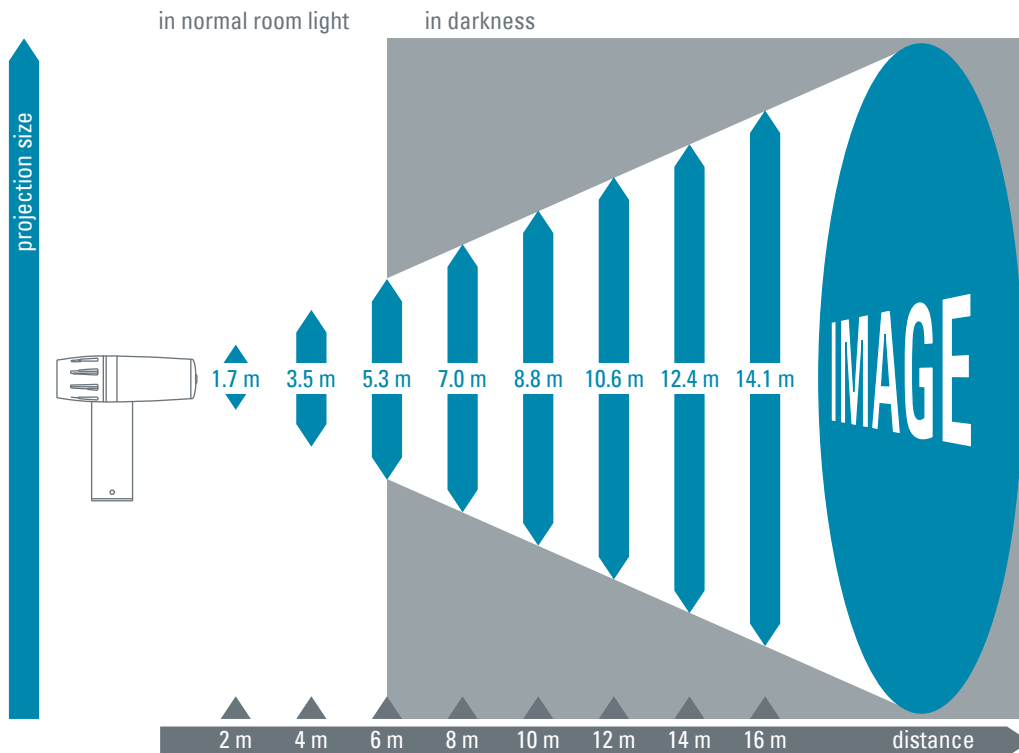

Wide Angle Lens Kit 45 mm PHOS 25-85 outdoor

item: **Wide Angle Lens Kit 45 mm PHOS 25-85 outdoor**
compatible systems: PHOS 25 - 45 - 65 - 85
gobo size | image size: 50 mm | 40 mm
item number : 02010810 – white
02010820 – black
02010830 – silver