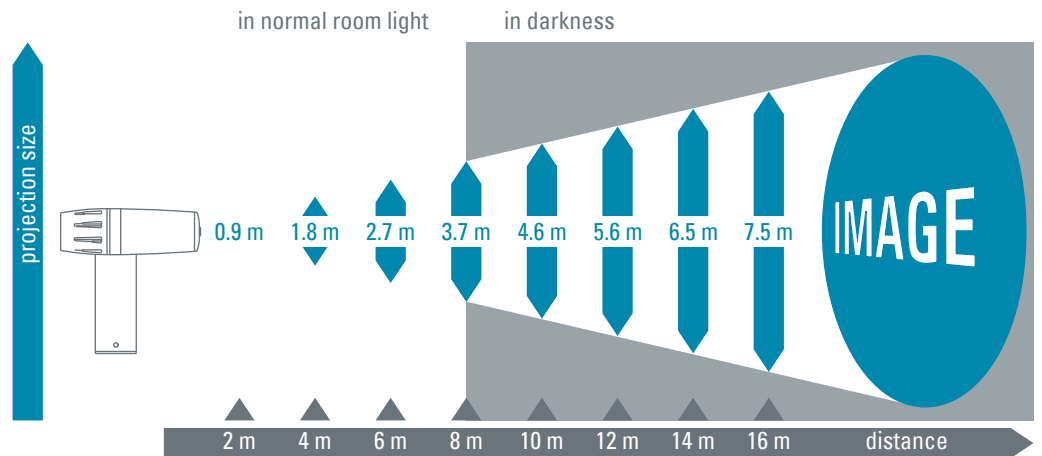

gobo size | image size:

item number :

Standard Lens, f = 85 mm

all PHOS LED Projectors

50 mm | 40 mm

09955120

Tele Booster PHOS 25-85

item: **Tele Booster PHOS 25-85**
 compatible systems: PHOS 25 - 45 - 65
 gobo size | image size: 37.5 mm | 20 mm
 item number : 02011030