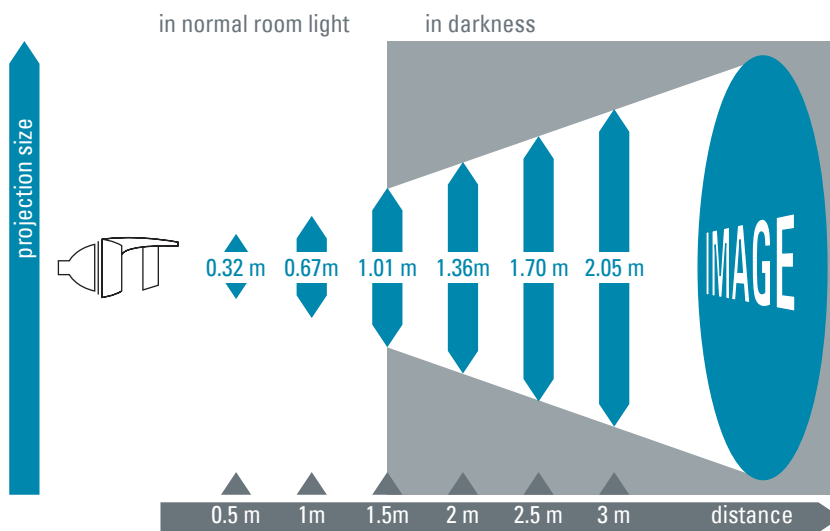

2 seconds

4 seconds

6 seconds ...

GoboTop Projector Head

50 W halogen lamp included

item:	GoboTop Projector Head
output power:	50 W
socket:	GU 5.3
item number:	09927520

Accessories for GoboTop

	item:	item number:
	Deflection Mirror GoboTop	01023520
	Ceiling Spotlight GoboTop	09924330
	Lamp for GoboTop 50 W MR 16, halogen, 24° 12 V / 50 W socket: GU 5.3 3200 kelvins 5000 hours	04002000
	Lamp for GoboTop 35 W MR 16, halogen, 24° 12 V / 35 W socket: GU 5.3 3200 kelvins 5000 hours	04001900
	Lamp for GoboTop 9 W LED * 12 V / 9 W socket: GU 5.3 3000 kelvins ca. 480 lumens 35,000 hours (L70)	04002200