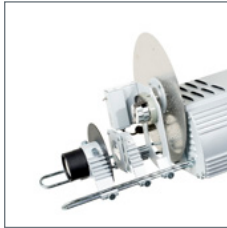

Snow Effect 105 mm

Projects snow flakes that seem to fall three-dimensional on the set. Snow Effect 105 mm is permanent.

01004010 – white
01004020 – black
01004030 – silver