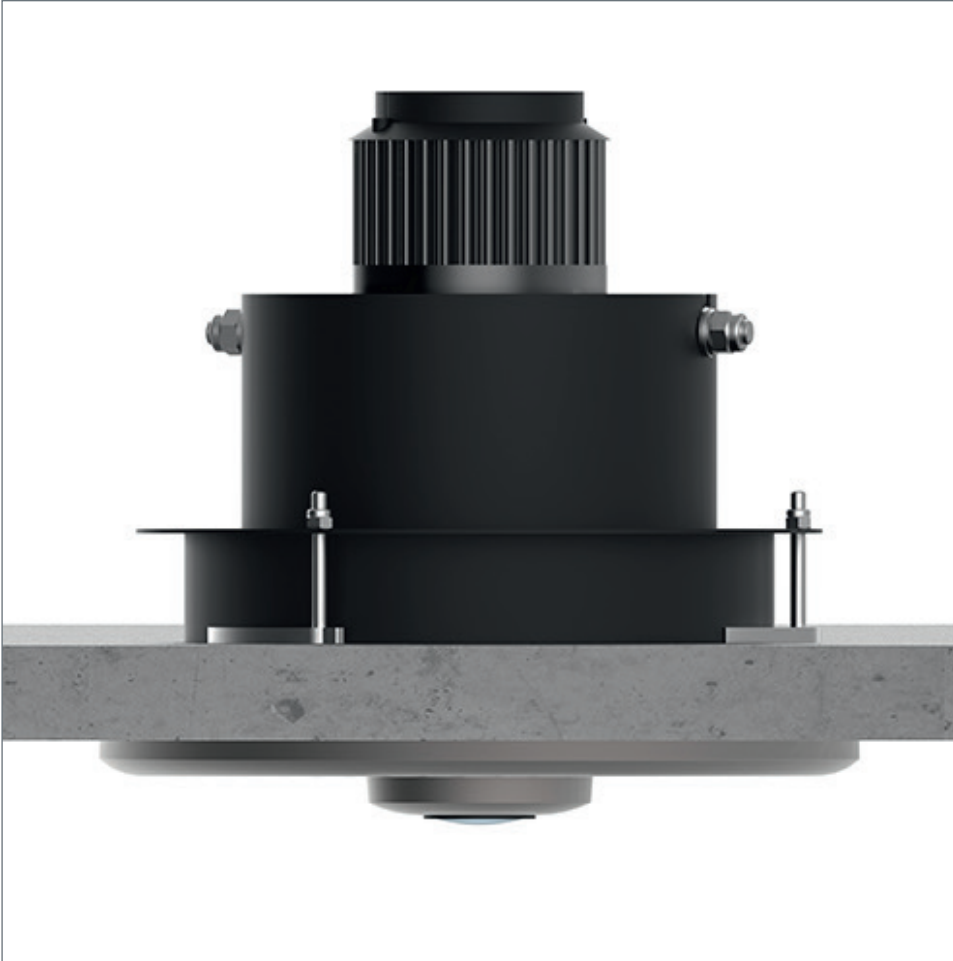

PHOS LED PROJECTORS

ACCESSORIES & OPTIONS

Gobo Holder PHOS 25-85

item:	Gobo Holder PHOS 25-85
compatible systems:	PHOS 25 - 45 - 65 - 85
gobo size image size:	50 mm 40 mm
item number:	09958500

Gobo Holder PHOS 25-85 tele