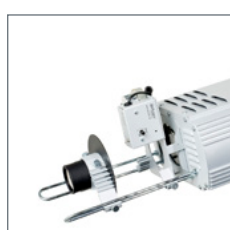

Rotator 105 mm

The projected image rotates around its centre. Direction of rotation and speed can be adjusted. Gobos must be mounted in a Gobo Cassette.

01000710 – white
01000720 – black
01000730 – silver