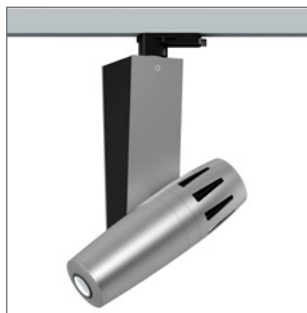

PHOS LT

PHOS 25 LT

22 W | 1800 lumens

20025210 – white
20025220 – black
20025230 – silver

PHOS 45 LT

40 W | 2700 lumens

20045210 – white
20045220 – black
20045230 – silver

PHOS 65 LT

60 W | 3800 lumens

20065210 – white
20065220 – black
20065230 – silver

PHOS 85 LT

80 W | 5750 lumens

20085210 – white
20085220 – black
20085230 – silver