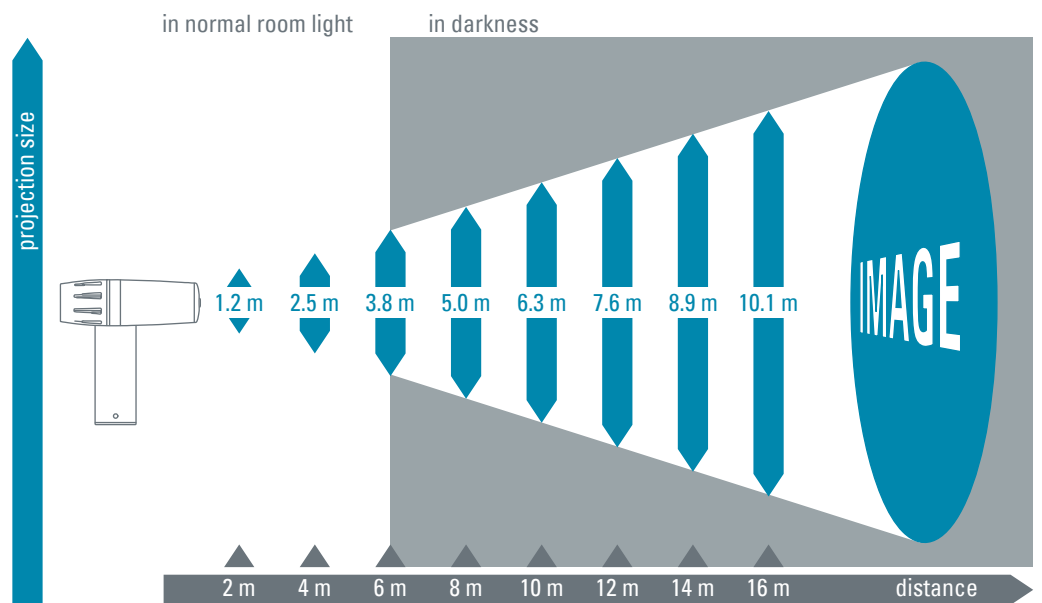

Wide Angle Lens Kit 63 mm PHOS 25-85

item:	Wide Angle Lens Kit 63 mm PHOS 25-85
compatible systems:	PHOS 25 - 45 - 65 - 85
gobo size | image size:	50 mm | 40 mm
item number :	02010320