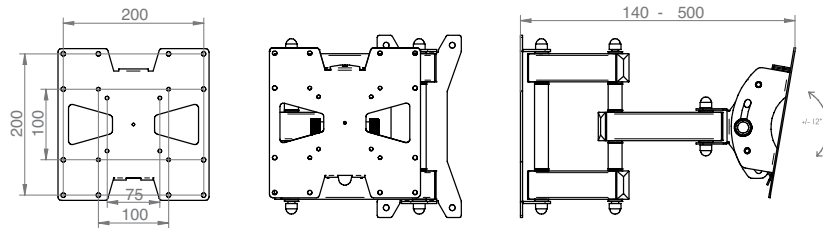

14083 WALL SUPPORT SYSTEM VESA 200X200, FLAGGY M/ FLAGGY M. SUPPORTO BRACCIO ART. PARETE VESA 200X200, FLAGGY M/ FLAGGY M.

Technical specifications

Net weight Peso netto	3,50 kg
Min/Max extension allungamento Min/Max	140mm - 500mm
Max load Carico Max	20 kg
Link with Accoppiamento con	VESA up to 200-200
Tilting	+/- 12°
Swivel	+/- 120°
Materials Materiali	Steel - acciaio
Treatments Trattamenti	powder-coated black/ bianco - verniciatura polvere nero/bianco

FLAGGY M

14946 WHITE BIANCO

14945 WALL SUPPORT SYSTEM VESA 400X400, FLAGGY L/ FLAGGY L. SUPPORTO BRACCIO ART. PARETE VESA 400X400, FLAGGY L/ FLAGGY L.

Technical specifications

Net weight Peso netto	4,00 kg
Min/Max extension allungamento Min/Max	140mm - 500mm
Max load Carico Max	20 kg
Link with Accoppiamento con	VESA up to 400-400
Tilting	+/- 12°
Swivel	+/- 120°
Materials Materiali	Steel - acciaio
Treatments Trattamenti	powder-coated black/ bianco - verniciatura polvere nero/bianco

FLAGGY L

The Flaggy Series is the new robust wall support system for articulating display mounting, featuring maximum stability. Its special friction brass adjusting mechanism assures the positioning of the display in an easy and secure manner, maintaining a precise and stable mount.

Flaggy is designed as an optimal solution both for a "closed" position occupying a minimum amount of space, and the maximum extension, guaranteeing that the display is positioned in an extremely solid and secure manner.