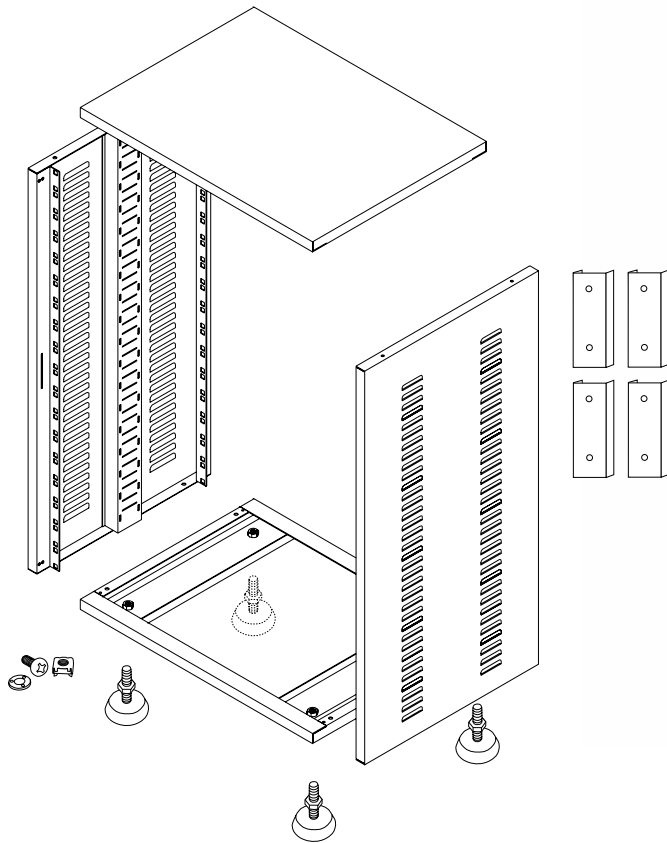

# 640 SERIES RACK CABINET

ARMADIO RACK

\* EXTERNAL HEIGHT DIMENSION WITHOUT WHEELS OR Feet - ALTEZZA ESTERNA MISURATA SENZA RUOTE O PIEDINI.

HOW TO ORDER | Come ordinare:

USABLE HEIGHT ALTEZZA UTILE	RACK ONLY SOLO RACK	RACK WITH FRONT DOOR/S RACK CON PORTA/E ANTERIORE/I	RACK WITH REAR PANEL RACK CON PANNELLO POSTERIORE	RACK WITH FRONT DOOR/S AND REAR PANEL RACK CON PORTA/E E PANNELLO POSTERIORE
12U	<b>05370</b>	05375	05380	05385
18U	<b>05371</b>	05376	05381	05386
24U	<b>05372</b>	05377	05382	05387
30U	<b>05373</b>	05378	05383	05388
36U	<b>05374</b>	05379	05384	05389