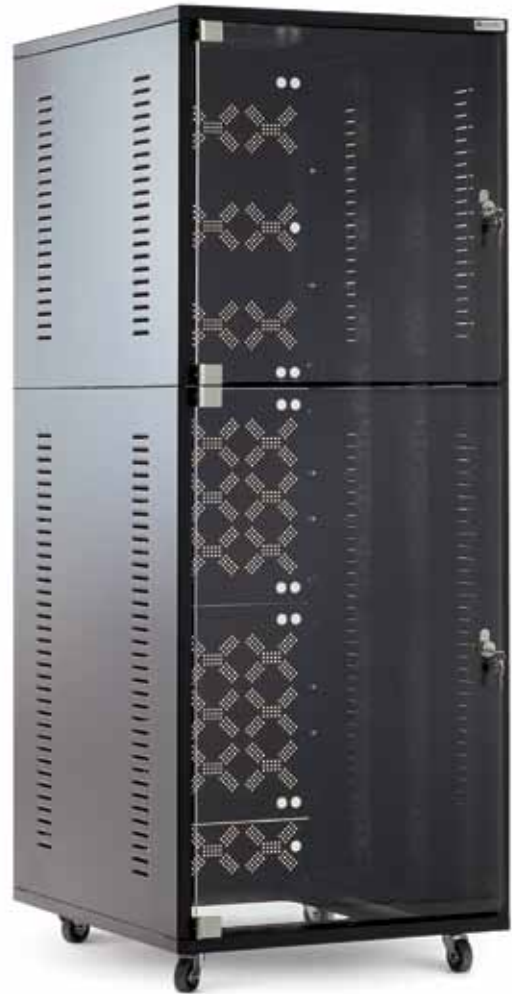

# 640 SERIES RACK CABINET

ARMADIO RACK

\* EXTERNAL HEIGHT DIMENSION WITHOUT WHEELS OR Feet - ALTEZZA ESTERNA MISURATA SENZA RUOTE O PIEDINI.

HOW TO ORDER | Come ordinare:

USABLE HEIGHT ALTEZZA UTILE	RACK ONLY SOLO RACK	RACK WITH FRONT DOOR/S RACK CON PORTA/E ANTERIORE/I	RACK WITH REAR PANEL RACK CON PANNELLO POSTERIORE	RACK WITH FRONT DOOR/S AND REAR PANEL RACK CON PORTA/E E PANNELLO POSTERIORE
12U	<b>05370</b>	05375	05380	05385
18U	<b>05371</b>	05376	05381	05386
24U	<b>05372</b>	05377	05382	05387
30U	<b>05373</b>	05378	05383	05388
36U	<b>05374</b>	05379	05384	05389