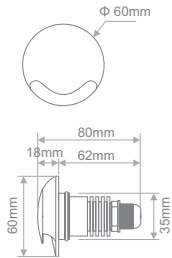

BETTINA 1 & BETTINA 2

BETTINA 1

- Ideal for decorative lighting.
- Stainless steel face & pure aluminium body.
- Non-Dimmable.

BETTINA 2

Code	Model	Description	No.LED	Watt	Lumen	Colour*	Dimensions	Diameter	Voltage	IP
<i>BETTINA 1 Way</i>										
LGR.096	BETTINA 1 CW	1 way	1	3W	100lm	COOL WHITE	80x60mm	60mm	12VDC	IP67
LGR.097	BETTINA 1 WW	1 way	1	3W	90lm	WARM WHITE	80x60mm	60mm	12VDC	IP67
*Other colours available upon request.										
<i>BETTINA 2 Way</i>										
LGR.098	BETTINA 2 CW	2 way	1	3W	100lm	COOL WHITE	80x60mm	60mm	12VDC	IP67
LGR.099	BETTINA 2 WW	2 way	1	3W	90lm	WARM WHITE	80x60mm	60mm	12VDC	IP67
*Other colours available upon request.										