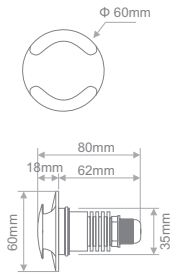

BETTINA 1 & BETTINA 2

BETTINA 1

- Ideal for decorative lighting.
- Stainless steel face & pure aluminium body.
- Non-Dimmable.

BETTINA 2

Code	Model	Description	No.LED	Watt	Lumen	Colour*	Dimensions	Diameter	Voltage	IP
<i>BETTINA 1 Way</i>										
LGR.096	BETTINA 1 CW	1 way	1	3W	100lm	COOL WHITE	80x60mm	60mm	12VDC	IP67
LGR.097	BETTINA 1 WW	1 way	1	3W	90lm	WARM WHITE	80x60mm	60mm	12VDC	IP67
*Other colours available upon request.										
<i>BETTINA 2 Way</i>										
LGR.098	BETTINA 2 CW	2 way	1	3W	100lm	COOL WHITE	80x60mm	60mm	12VDC	IP67
LGR.099	BETTINA 2 WW	2 way	1	3W	90lm	WARM WHITE	80x60mm	60mm	12VDC	IP67
*Other colours available upon request.										