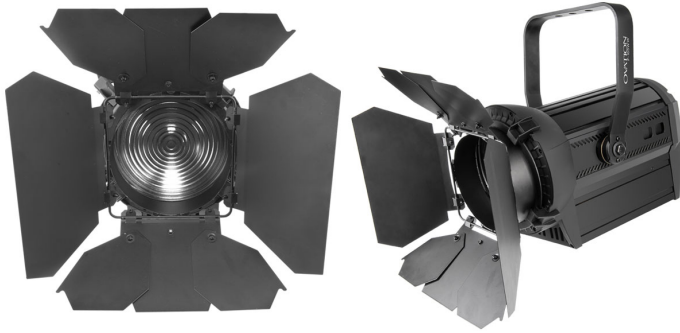

Ovation F 7.5" Barndoor

With eight leaves of control, the Ovation F 7.5" barn door helps you control the output from your wash fixtures. All metal construction, our 7.5" barn door works in the [Ovation E-165WW](#) LED fresnel as well as any other fixture with a 7.5" accessories slot.

AT A GLANCE

- Shields excess light from stage and architectural elements
- Barn doors for use with fixtures with 7.5" (191 mm) accessory holder

Specifications

Construction / Physical

- Dimensions (open): 18.25 x 17.75 x 2 in (464 x 451 x 51 mm)
- Dimensions (closed): 10 x 7.5 x 2 in (254 x 191 x 51 mm)
- Weight: 2 lb (1 kg)