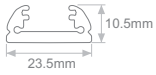

ARTBAR ALUMINIUM PROFILE

- ARTBAR aluminium profile ideal for wall washing / concealed lighting / decorative lighting / lighting behind plexiglass.
- Adjustable brackets.
- Available with 15° or 35° linear lens.

Image	Code	Description	Length	Design-Detail
	ELA.011	ARTBAR alum.prof. / Anodized	2m	
	LNS.010	LENS 15°/35°	2m	
	ELA.015	ALUMINIUM SLIDING BASE	2m	
	CAP.075	END CAP		
	CAP.076	FRONT CAP		
	ELA.008	STAINLESS STEEL HOLDER		
	ACC.048	BRACKET		